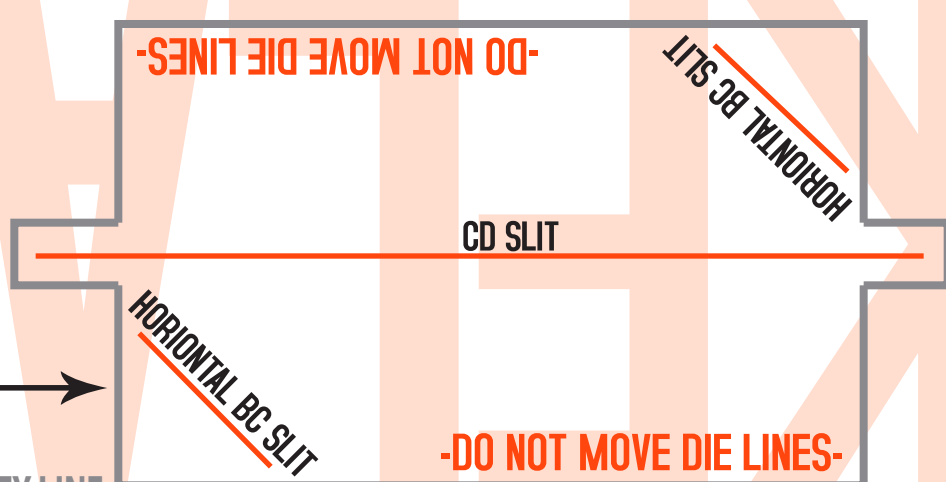

ORANGE LINE IS THE CUT LINE

THIS IS WHERE THE FINISHED PRODUCT WILL BE CUT

GRAY LINE IS THE SAFETY LINE

ANYTHING THAT IS NOT GETTING CUT MUST BE INSIDE THIS GRAY LINE

FINISHED SIZE - 9X12

WITH BLEED - 18.25X16.25

BLUE LINES ARE THE FOLD LINES

THIS IS WHERE THE JOB WILL BE
SCORED AND FOLDED

BLUE LINES ARE THE FOLD LINES

THIS IS WHERE THE JOB WILL BE
SCORED AND FOLDED

FINISHED SIZE - 9X12

WITH BLEED - 18.25X16.25

THIS PART MUST BE UPSIDE DOWN!

GRAY LINE IS THE SAFETY LINE
ANYTHING THAT IS NOT GETTING CUT
MUST BE INSIDE THIS GRAY LINE

THIS PART WILL BE CUT OFF

THIS PART MUST BE UPSIDE DOWN!

GRAY LINE IS THE SAFETY LINE
ANYTHING THAT IS NOT GETTING CUT
MUST BE INSIDE THIS GRAY LINE