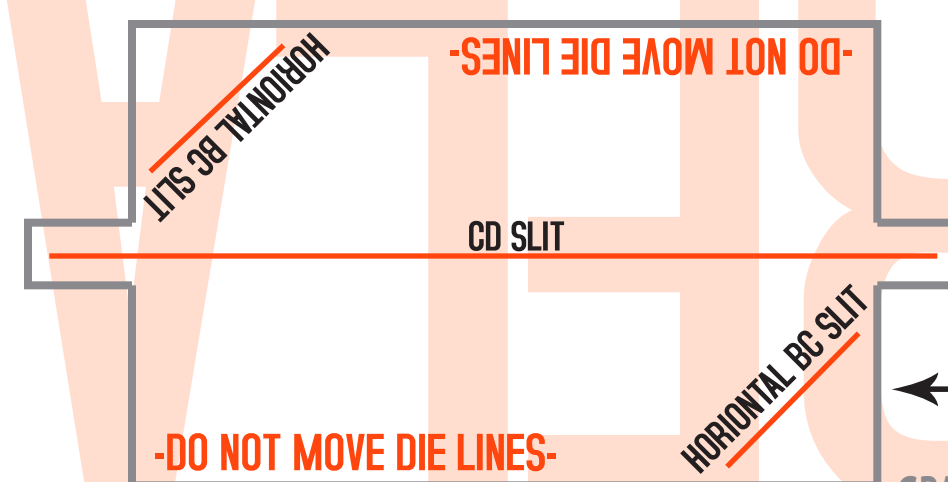

ORANGE LINE IS THE CUT LINE

THIS IS WHERE THE FINISHED PRODUCT WILL BE CUT

GRAY LINE IS THE SAFETY LINE

ANYTHING THAT IS NOT GETTING CUT MUST BE INSIDE THIS GRAY LINE

FINISHED SIZE - 9X12

WITH BLEED - 18.25X16.25

BLUE LINES ARE THE FOLD LINES

THIS IS WHERE THE JOB WILL BE
SCORED AND FOLDED

BLUE LINES ARE THE FOLD LINES

THIS IS WHERE THE JOB WILL BE
SCORED AND FOLDED

FINISHED SIZE - 9X12

WITH BLEED - 18.25X16.25

THIS PART MUST BE UPSIDE DOWN!

GRAY LINE IS THE SAFETY LINE
ANYTHING THAT IS NOT GETTING CUT
MUST BE INSIDE THIS GRAY LINE

THIS PART WILL BE CUT OFF

THIS PART MUST BE UPSIDE DOWN!

GRAY LINE IS THE SAFETY LINE
ANYTHING THAT IS NOT GETTING CUT
MUST BE INSIDE THIS GRAY LINE